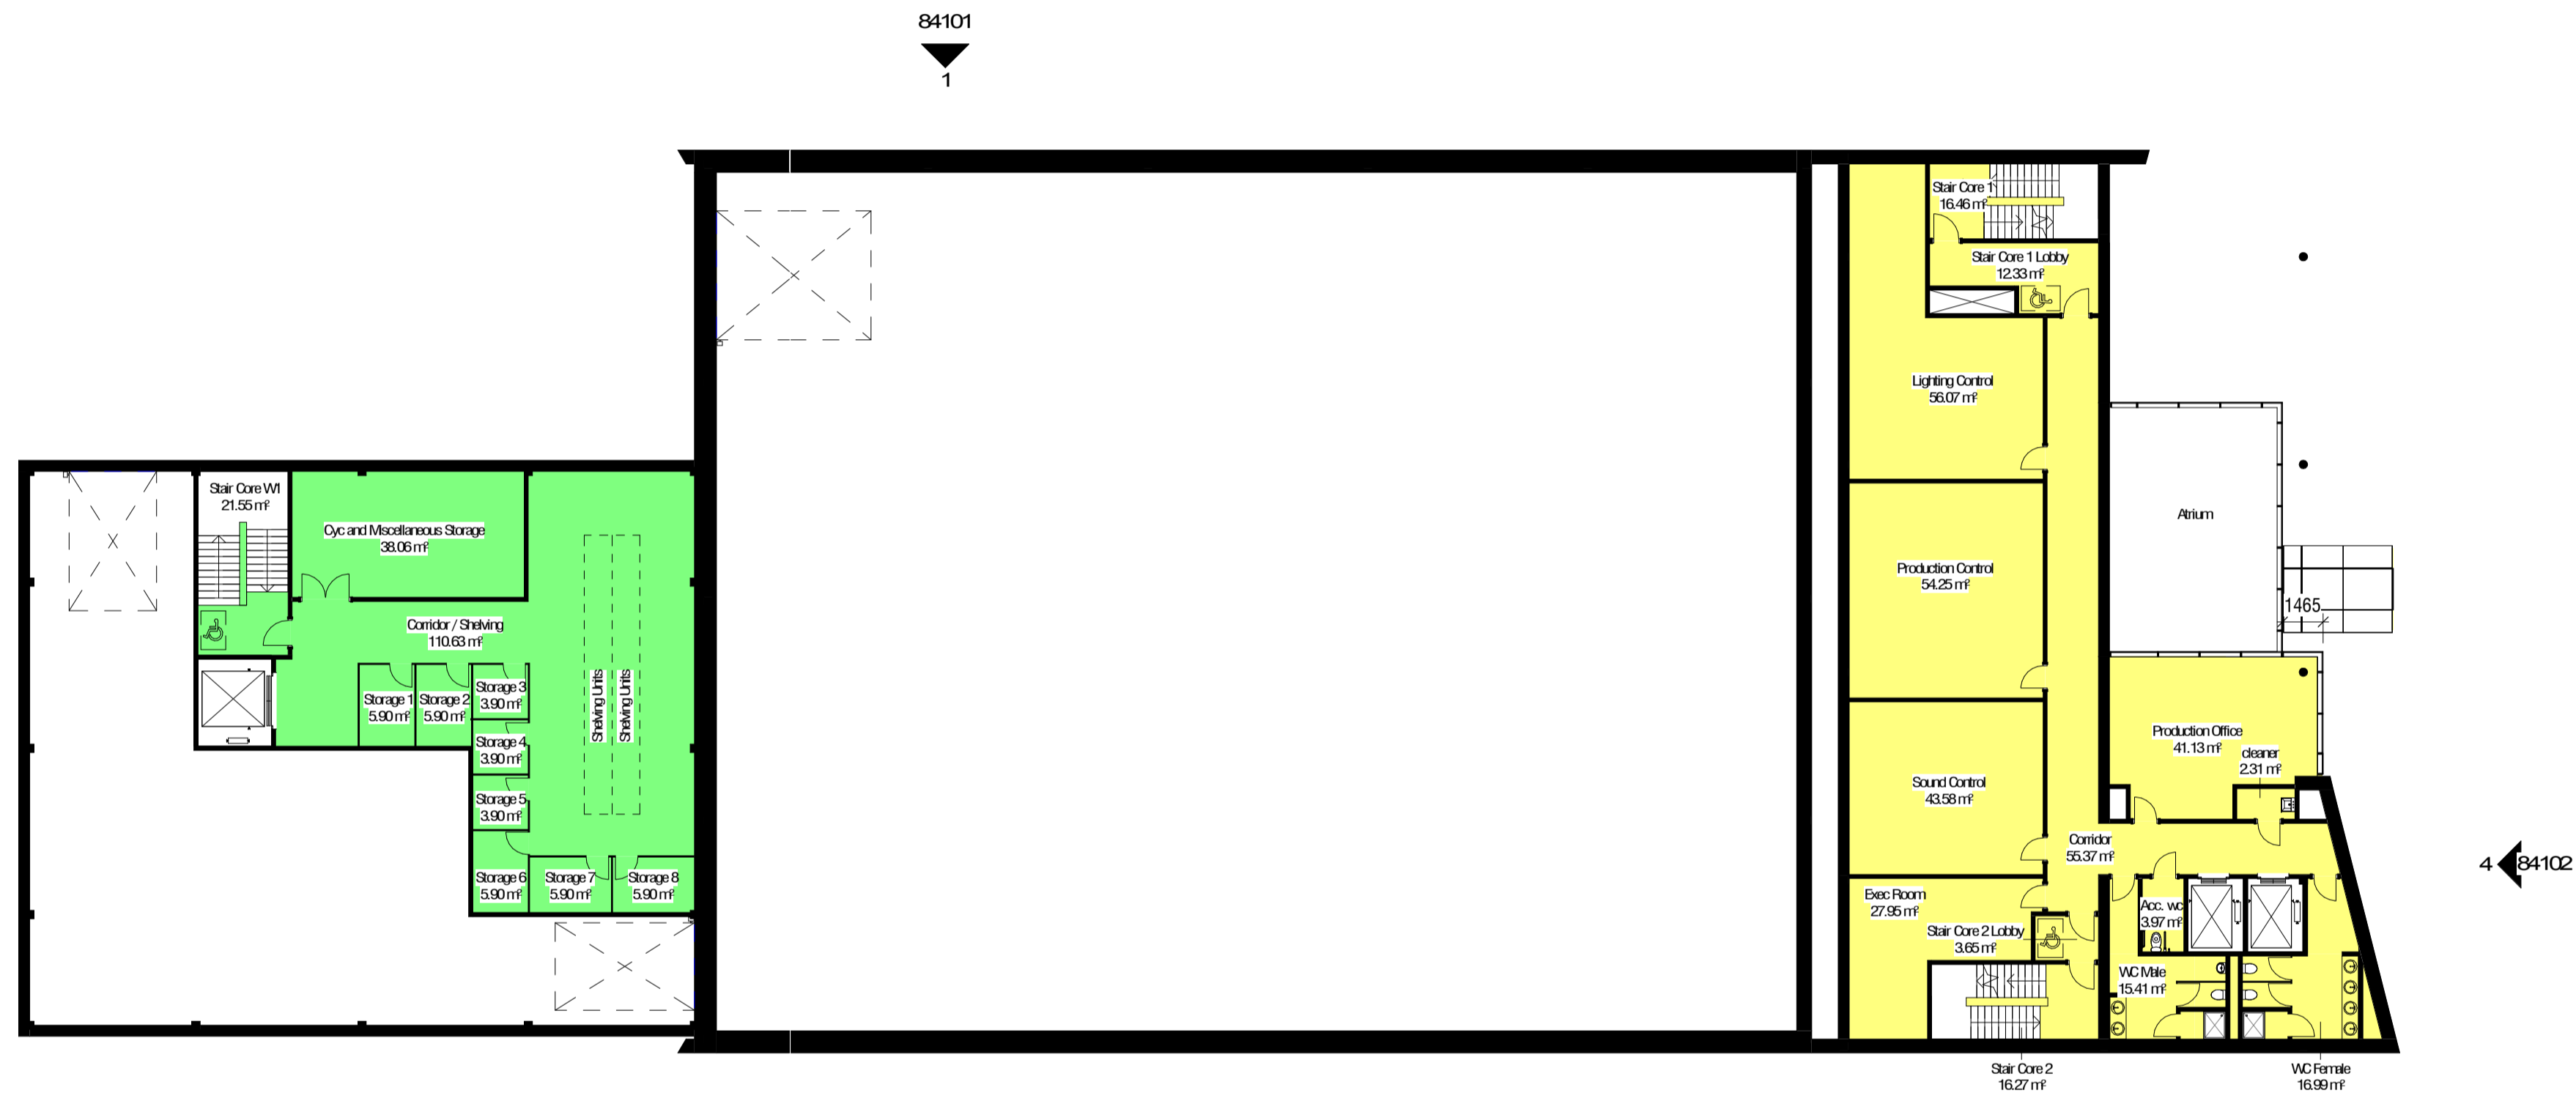

- TV Studio
- Workshop
- Accommodation block

1 01.1 Workshop First Floor (Level 4.800 m)
 1:200

2 01 First Floor (Level 3.600 m)
 1:200

Checked
FG

Revision	Description	Date	Drawn	Checked
1	Issued for planning	15/01/21	NM	JL

Scale
 As indicated @A1

Project No. Originator Volume Level Type File Number
19228-SBR-ZZ-01-DR-A-83101

Subsidiary Code	Status	Rev
PLANNING		1

This page is intentionally left blank